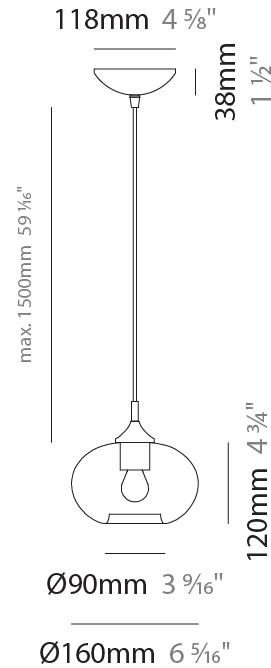

PARIGI CIPOLLA MONOPOINT SUSPENSION

D141075-

base number   Finish
Options

1. To build a product code in our configurator select the specify button on the base model # product page
2. To build a manual product code on this datasheet choose from the options listed below in blue font and add the suffix to the base model #

GENERAL

Series: Parigi Cipolla
Subseries: Parigi Cipolla Monopoint
Partner: Cangini & Tucci
Division: Design
Installation: Suspension
Product Type: Pendant
Mounting Location: Ceiling

PHYSICAL

Shape: Sphere
Diameter (mm): 160
Diameter (in): 6 ⁵/₁₆
Height (mm): 120
Height (in): 4 ³/₄
Max. Overall Height (mm): 1620
Max. Overall Height (in): 63 ³/₄
Weight (kg): 0.45
Weight (lbs): 0.99
[Fixture Finish: AMB / GRN / PNK / RUB / SKB / SMK / TOB / TRA](#)
Holder Finish: CHR
Fixture Material: Glass / Metal
Primary Material: Glass - Borosilicate
Cable Details: 1500mm Cable

ELECTRICAL

Number of Lamps: 1
Lamp Type: LED Retrofit
Bulb Included: Bulb Not Included
Max. Wattage Per Lamp (W): 4
Lamp Base: E12
Input Voltage (V): 120

LED

OPTICAL

RATINGS AND CERTIFICATIONS

Certified By: Certified for North American Standards
IP rating: IP20

PROJECT	_____
TYPE	_____
SPECIFIER	_____
QUANTITY	_____
DATE	_____