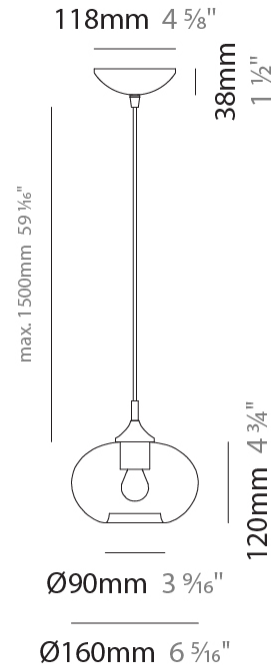

PARIGI CIPOLLA MONOPOINT SUSPENSION

D141075-CP

base number   Finish
Options

1. To build a product code in our configurator select the specify button on the base model # product page
2. To build a manual product code on this datasheet choose from the options listed below in blue font and add the suffix to the base model #

GENERAL

Series: Parigi Cipolla
Subseries: Parigi Cipolla Monopoint
Partner: Cangini & Tucci
Division: Design
Installation: Suspension
Product Type: Pendant
Mounting Location: Ceiling

PHYSICAL

Shape: Sphere
Diameter (mm): 160
Diameter (in): 6 ³/₁₆
Height (mm): 120
Height (in): 4 ³/₄
Max. Overall Height (mm): 1620
Max. Overall Height (in): 63 ³/₄
Weight (kg): 0.45
Weight (lbs): 0.99
[Fixture Finish: AMB / GRN / PNK / RUB / SKB / SMK / TOB / TRA](#)
Holder Finish: CHR
Fixture Material: Glass / Metal
Primary Material: Glass - Borosilicate
Cable Details: 1500mm Cable

ELECTRICAL

Number of Lamps: 1
Lamp Type: LED Retrofit
Bulb Included: Bulb Not Included
Max. Wattage Per Lamp (W): 4
Lamp Base: E12
Input Voltage (V): 120

LED

OPTICAL

RATINGS AND CERTIFICATIONS

Certified By: Certified for North American Standards
IP rating: IP20

PROJECT	_____
TYPE	_____
SPECIFIER	_____
QUANTITY	_____
DATE	_____