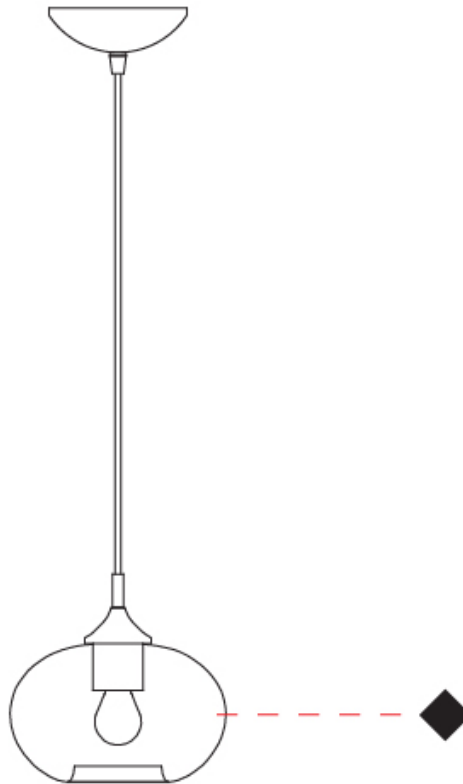

PARIGI CIPOLLA MONOPOINT SUSPENSION

D141075-CP

PROJECT _____

TYPE _____

SPECIFIER _____

QUANTITY _____

DATE _____

D